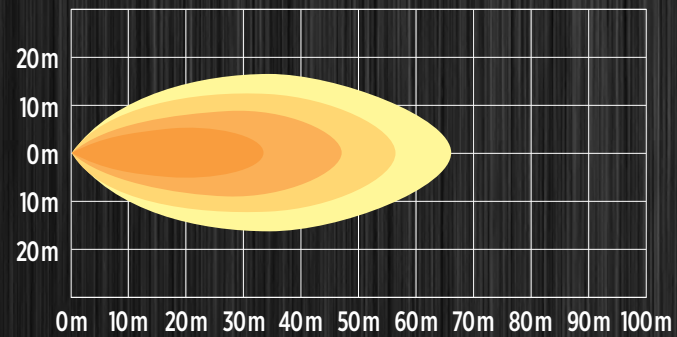

BEAM PATTERN