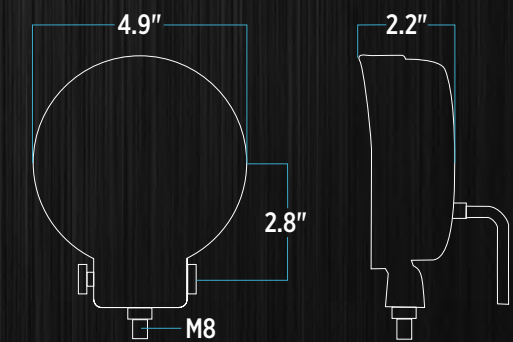

DIMENSIONS

DIODE COUNT	9
LED POWER	9 X 3W (27 WATT)
LED COLOR	WHITE
WATERPROOF RATE	IP 67
OPERATING VOLTAGE	10-30V
COLOR TEMPERATURE	6000K
EFFECTIVE LUMENS	900 LUMENS
BEAM	FLOOD BEAM
HOUSING MATERIAL	ALUMINUM DIE CAST
HOUSING COLOR	BLACK
LENS MATERIAL	PC
LENS COLOR	CLEAR
WARRANTY	3 YEAR