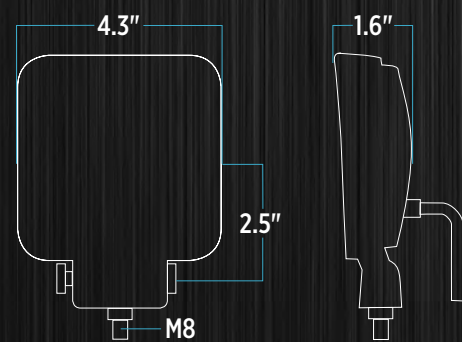

### DIMENSIONS

## DIMENSIONS

DIODE COUNT	5
LED POWER	5 X 3W (15 WATT)
LED COLOR	WHITE
WATERPROOF RATE	IP 67
OPERATING VOLTAGE	10-30V
COLOR TEMPERATURE	6000K
EFFECTIVE LUMENS	500 LUMENS
BEAM	FLOOD BEAM
HOUSING MATERIAL	ALUMINUM DIE CAST
HOUSING COLOR	BLACK
LENS MATERIAL	PC
LENS COLOR	CLEAR
WARRANTY	3 YEAR

## DIMENSIONS