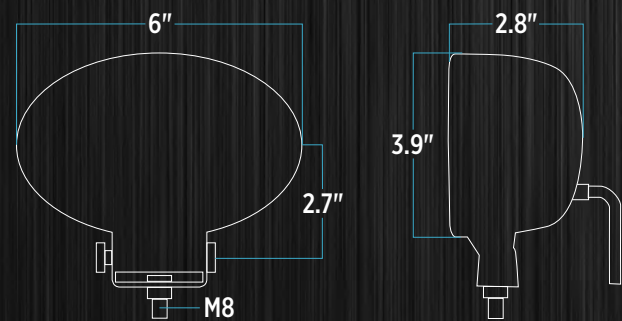

## DIMENSIONS

## SPECIFICATIONS

**5400 LUMENS**

DIODE COUNT	6 CREE
LED POWER	6 X 10W (60 WATT)
LED COLOR	WHITE
WATERPROOF RATE	IP 67
OPERATING VOLTAGE	10-30V
COLOR TEMPERATURE	6000K
EFFECTIVE LUMENS	5400 LUMENS
BEAM	SPOT BEAM
HOUSING MATERIAL	ALUMINUM DIE CAST
HOUSING COLOR	BLACK
LENS MATERIAL	PC
LENS COLOR	CLEAR
WARRANTY	3 YEAR