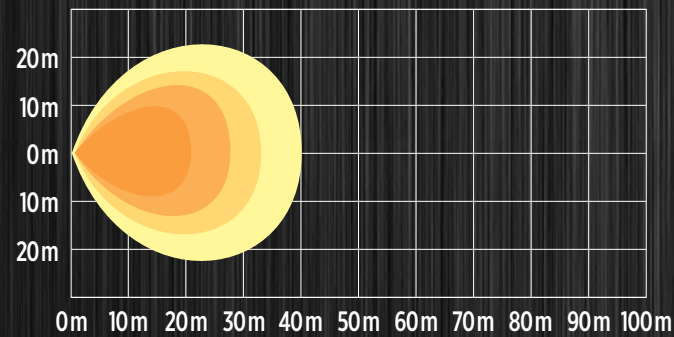

BEAM PATTERN