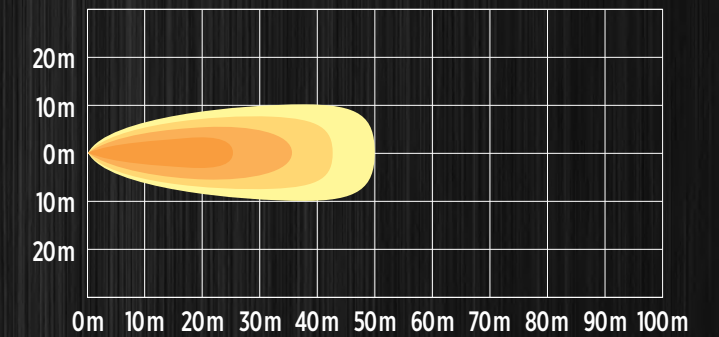

BEAM PATTERN