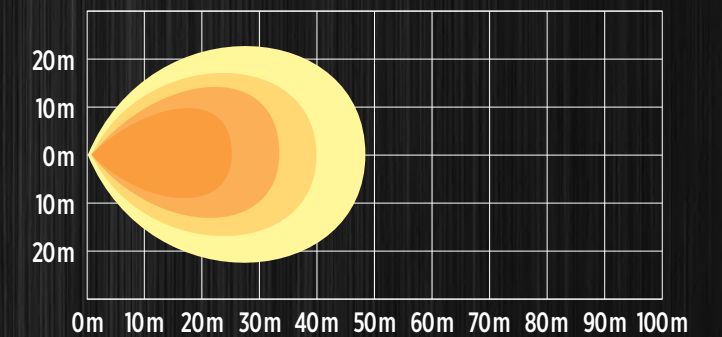

BEAM PATTERN