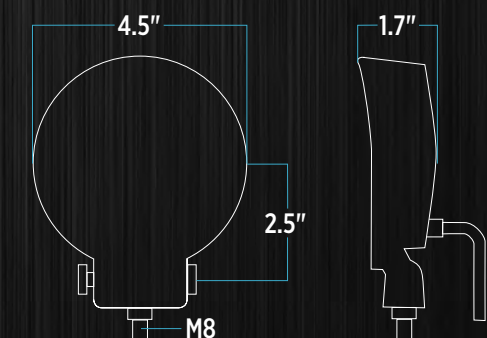

### DIMENSIONS

### SPECIFICATIONS

**600 LUMENS**

DIODE COUNT	6
LED POWER	6 X 3W (18 WATT)
LED COLOR	WHITE
WATERPROOF RATE	IP 67
OPERATING VOLTAGE	10-30V
COLOR TEMPERATURE	6000K
EFFECTIVE LUMENS	600 LUMENS
BEAM	FLOOD BEAM
HOUSING MATERIAL	ALUMINUM DIE CAST
HOUSING COLOR	BLACK
LENS MATERIAL	PC
LENS COLOR	CLEAR
WARRANTY	3 YEAR

## DIMENSIONS