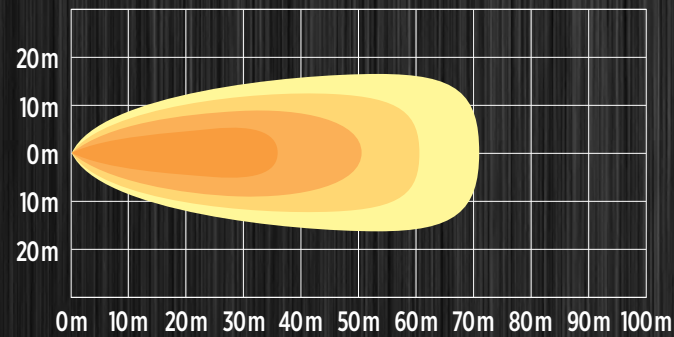

BEAM PATTERN