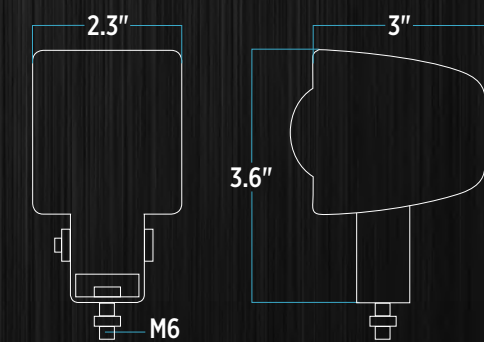

DIMENSIONS

DIODE COUNT	1 CREE
LED POWER	10 WATT
LED COLOR	WHITE
WATERPROOF RATE	IP 67
OPERATING VOLTAGE	10-30V
COLOR TEMPERATURE	6000K
EFFECTIVE LUMENS	1200 LUMENS
BEAM	SPOT BEAM
HOUSING MATERIAL	ALUMINUM DIE CAST
HOUSING COLOR	BLACK
LENS MATERIAL	PC
LENS COLOR	CLEAR
WARRANTY	3 YEAR