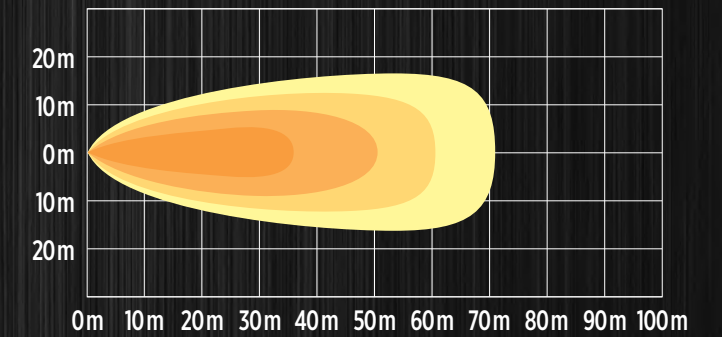

BEAM PATTERN