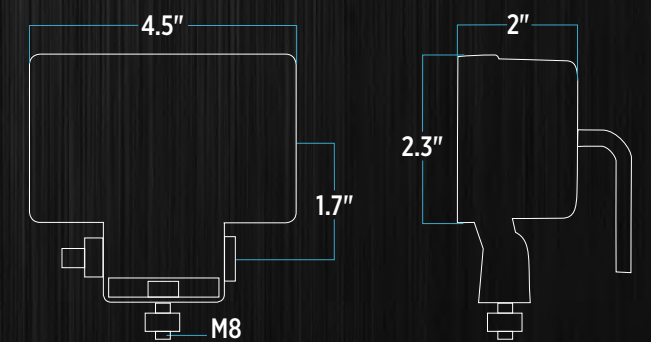

## DIMENSIONS

## SPECIFICATIONS

**2400 LUMENS**

DIODE COUNT	2 CREE
LED POWER	2 X 10W (20 WATT)
LED COLOR	WHITE
WATERPROOF RATE	IP 67
OPERATING VOLTAGE	10-30V
COLOR TEMPERATURE	6000K
EFFECTIVE LUMENS	2400 LUMENS
BEAM	SPOT BEAM
HOUSING MATERIAL	ALUMINUM DIE CAST
HOUSING COLOR	BLACK
LENS MATERIAL	PC
LENS COLOR	CLEAR
WARRANTY	3 YEAR