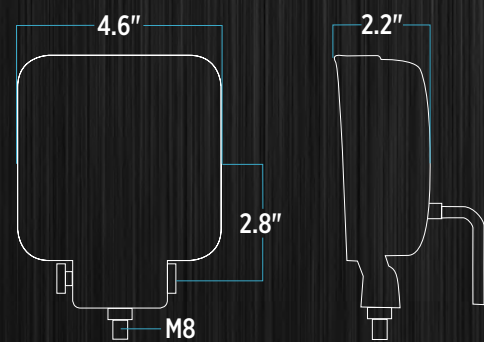

DIMENSIONS

DIODE COUNT	9
LED POWER	9 X 3W (27 WATT)
LED COLOR	WHITE
WATERPROOF RATE	IP 67
OPERATING VOLTAGE	10-30V
COLOR TEMPERATURE	6000K
EFFECTIVE LUMENS	900 LUMENS
BEAM	SPOT BEAM
HOUSING MATERIAL	ALUMINUM DIE CAST
HOUSING COLOR	BLACK
LENS MATERIAL	PC
LENS COLOR	CLEAR
WARRANTY	3 YEAR