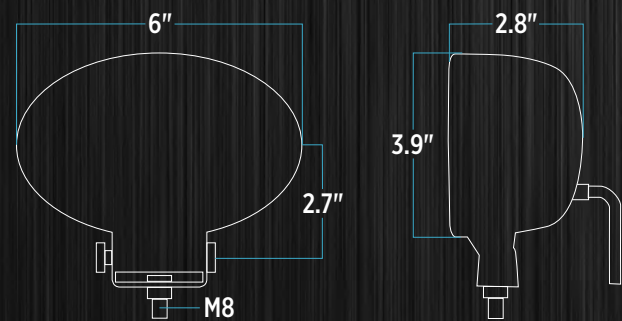

## SPECIFICATIONS

900 LUMENS

DIODE COUNT	9
LED POWER	9 X 3W (27 WATT)
LED COLOR	WHITE
WATERPROOF RATE	IP 67
OPERATING VOLTAGE	10-30V
COLOR TEMPERATURE	6000K
EFFECTIVE LUMENS	900 LUMENS
BEAM	SPOT BEAM
HOUSING MATERIAL	ALUMINUM DIE CAST
HOUSING COLOR	BLACK
LENS MATERIAL	PC
LENS COLOR	CLEAR
WARRANTY	3 YEAR

## DIMENSIONS