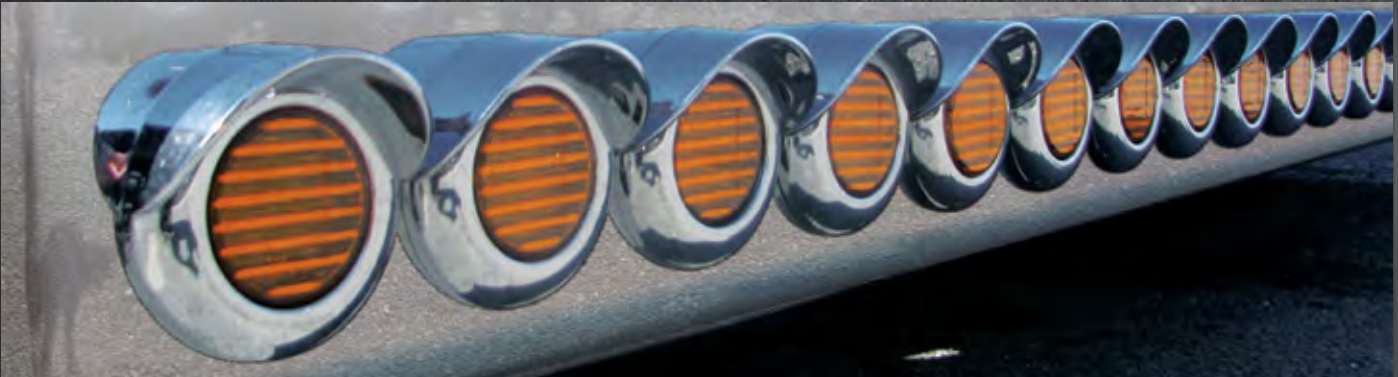

TBEZ-2CH4
TBEZ-2HCH4

2" Chrome Plastic Twist-On Bezel
2 1/2" Chrome Plastic Twist-On Bezel