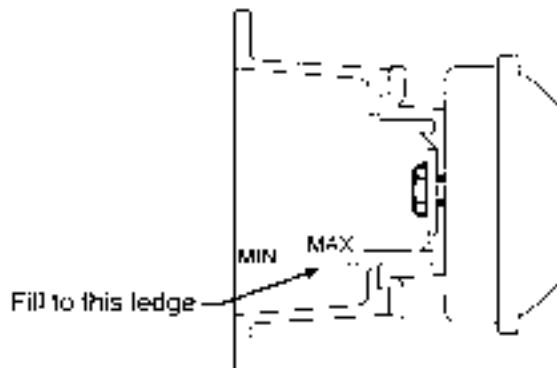

STEMCO HUBODOMETER®

INSTALLATION INSTRUCTIONS

1. **1. Mount Hubodometer® to face of hub cap or bracket.**
2. **2. Use washer under locknut.**
3. **3. Use 15-ft lbs. of torque to tighten locknut.**

DO NOT USE AIR IMPACT WRENCH.

DO NOT EXCEED 15-ft. lbs. OF TORQUE.

1. **4. If necessary, use strap wrench to hold Hubodometer® while tightening.**
2. **5. DO NOT USE PAINTS, SOLVENTS OR THINNERS ON THE HUBODOMETER® FACE, GRILAMID HUB CAP OR HUBODOMETER® HUB CAP WINDOW.**

The recommended torque for the 3/8" pipe plug for aluminum hub caps is 9 ft.-lbs. A suitable sealant may be used on the pipe plug threads if desired. On Grilamid hub caps with plastic fill plug and o-ring, tighten to torque not to exceed 10 ft.-lbs.

The proper oil level for the Stemco Hubodometer® window is indicated by the inside protruding ledge of the window. (See drawing.)