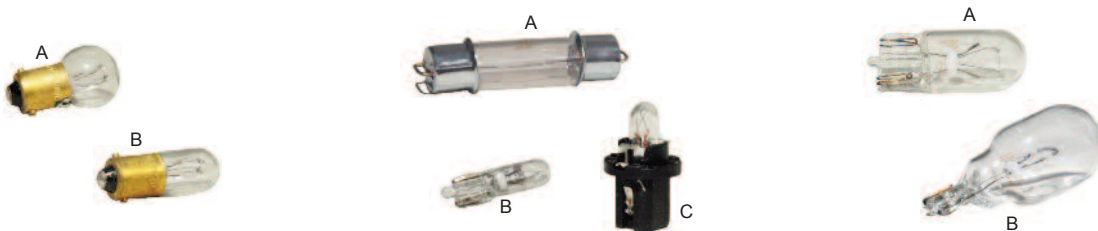

Ampoules G3-1/2 et G4-1/2		Ampoules wedge T-1 3/4		Ampoules wedge T-3-1/4 et T-5	
GEN53 (A)	bulbe rond + petit 12 volts 2 watts	GEN2112 (A)	6 volts 1.2 watts	GEN194 (A)	12 volts 3.78 watts
GEN57 (A)	bulbe rond + large (350HRS) 12 volts 3.7 watts	SYL2721 (B)	12 volts 1.2 watts	GEN906 (B)	12 volts 9 watts
GEN1895 (A)	bulbe rond + large (3500HRS) 12 volts 4 watts	GEN74 (B)	12 volts 1.40 watts	GEN921 (B)	12 volts 18 watts
GEN1893 (B)	bulbe long étroit 12 volts 4.62 watts	SYL2721MF (C)	12 volts 1.2 watts