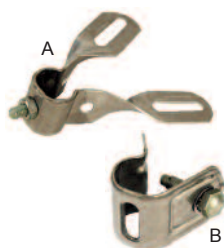

Support	Quincailleries

VEL723100 en "L" stainless	VEL704065 (A) support "twist" tube 3/4" VEL704068 (B) support tube 3/4"

M