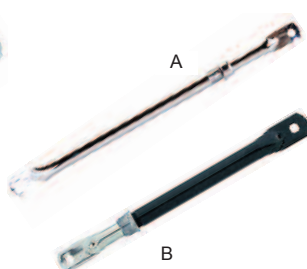

Rectangle	Convexe auto-collant	Extension bras	Bras ajustable

VEL708181 6-1/2"X10" tige centrée plat stainless VEL7081975 6-1/2"X10" tige centrée convexe acier noir	VEL723050 (A) convexe auto-collant 2" VEL723060 (A) convexe auto-collant 3" VEL723065 (A) convexe auto-collant 3-3/4" VEL723075 (B) 4"X5-1/2"	VEL723049 5-1/2" stainless	GRO10013 (A) 14" X 22" chromé GRO10012 (B) 14" X 22" noir