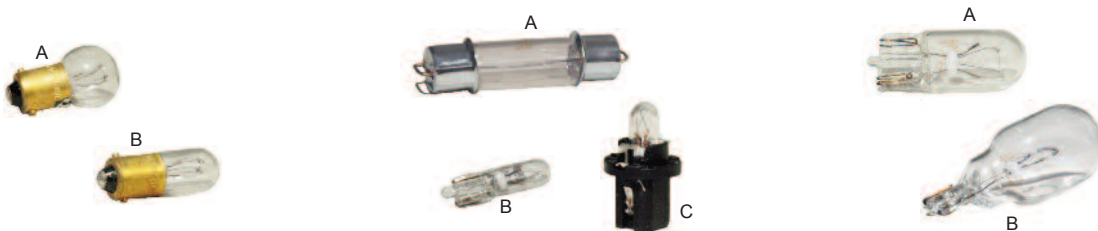

Ampoules G3-1/2 et G4-1/2		Ampoules wedge T-1 3/4		Ampoules wedge T-3-1/4 et T-5	
GEN53 (A)	bulbe rond + petit 12 volts 2 watts	GEN2112 (A)	6 volts 1.2 watts	GEN194 (A)	12 volts 3.78 watts
GEN57 (A)	bulbe rond + large (350HRS) 12 volts 3.7 watts	SYL2721 (B)	12 volts 1.2 watts	GEN906 (B)	12 volts 9 watts
GEN1895 (A)	bulbe rond + large (3500HRS) 12 volts 4 watts	GEN74 (B)	12 volts 1.40 watts	GEN921 (B)	12 volts 18 watts
GEN1893 (B)	bulbe long étroit 12 volts 4.62 watts	SYL2721MF (C)	12 volts 1.2 watts		

M