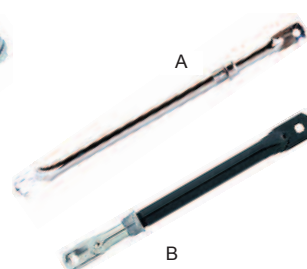

Rectangle	Convexe auto-collant	Extension bras	Bras ajustable

VEL708181
6-1/2"X10" tige centrée plat stainless
VEL7081975
6-1/2"X10" tige centrée convexe acier noir

VEL723050 (A)
convexe auto-collant 2"
VEL723060 (A)
convexe auto-collant 3"
VEL723065 (A)
convexe auto-collant 3-3/4"
VEL723075 (B)
4"X5-1/2"

VEL723049
5-1/2" stainless

GRO10013 (A)
14" X 22" chromé
GRO10012 (B)
14" X 22" noir